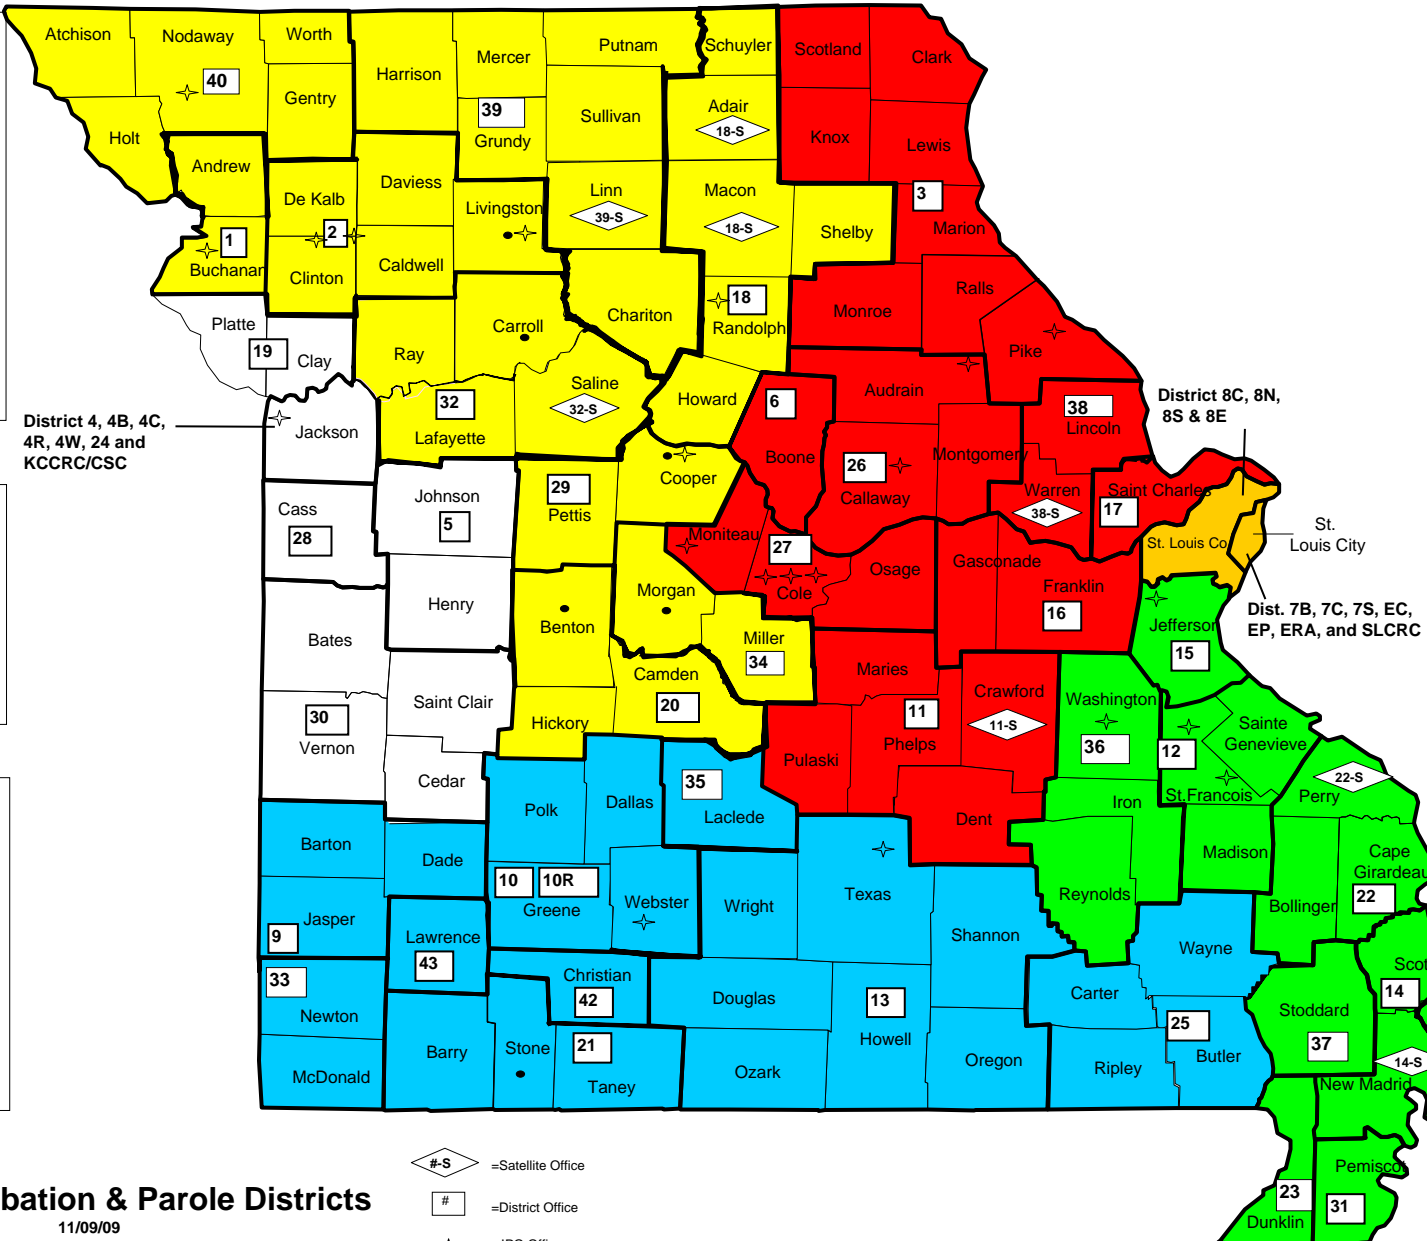

Region II

District 4-Kansas City
District 4B-Kansas City
District 4C-Kansas City
District 4R-Kansas City
District 4W-Kansas City
District 5-Warrensburg
District 19-Liberty
District 24-Independence
District 28-Belton
District 30-Nevada
KCCRC/CSC

Region III

District 9-Joplin
District 10-Springfield
District 10R-Springfield
District 13-West Plains
District 21-Branson
D25-Poplar Bluff CSC
District 33-Neosho
District 35-Lebanon
District 42-Nixa
District 43-Aurora

IPO
ACC-Jefferson City
JCCC-Jefferson City
OCC-Ozark
SCCC-Licking

Region IV

Field
District 3-Hannibal CSC
District 6-Columbia
District 11-Rolla
District 16-Union
District 17-St. Charles
District 26-Fulton CSC
District 27-Jefferson City
District 38-Troy

IPO
FRDC- Fulton
TCC-Tipton
NECC-Bowling Green
WERDCC-Vandalia

Region I

District 7B-St. Louis
District 7C-St. Louis
District 7S-St. Louis
District 8C-St. Louis
District 8E-St. Louis
District 8N-Ferguson
District 8S-St. Louis
District EC-St. Louis
District EP-St. Louis
District ERA-St. Louis
SLCRC-St. Louis

Region V

Field
Dist. 12-Farmington CSC
District 14-Sikeston
District 15-Hillsboro
Dist. 22-Cape Girardeau
District 23-Kennett CSC
D31-Caruthersville
D36-Potosi
D37-Dexter
D41-Charleston

Region V Continued:

IPO
ERDCC-Bonne Terre
FCC-Farmington
MECC-Pacific
PCC-Potosi
SECC-Charleston

District 4, 4B, 4C, 4R, 4W, 24 and KCCRC/CSC

District 8C, 8N, 8S & 8E

St. Louis City

Dist. 7B, 7C, 7S, EC, EP, ERA, and SLCRC

- =Satellite Office
- =District Office
- =IPO Office
- =Sub Office Domicile

Missouri Probation & Parole Districts
11/09/09